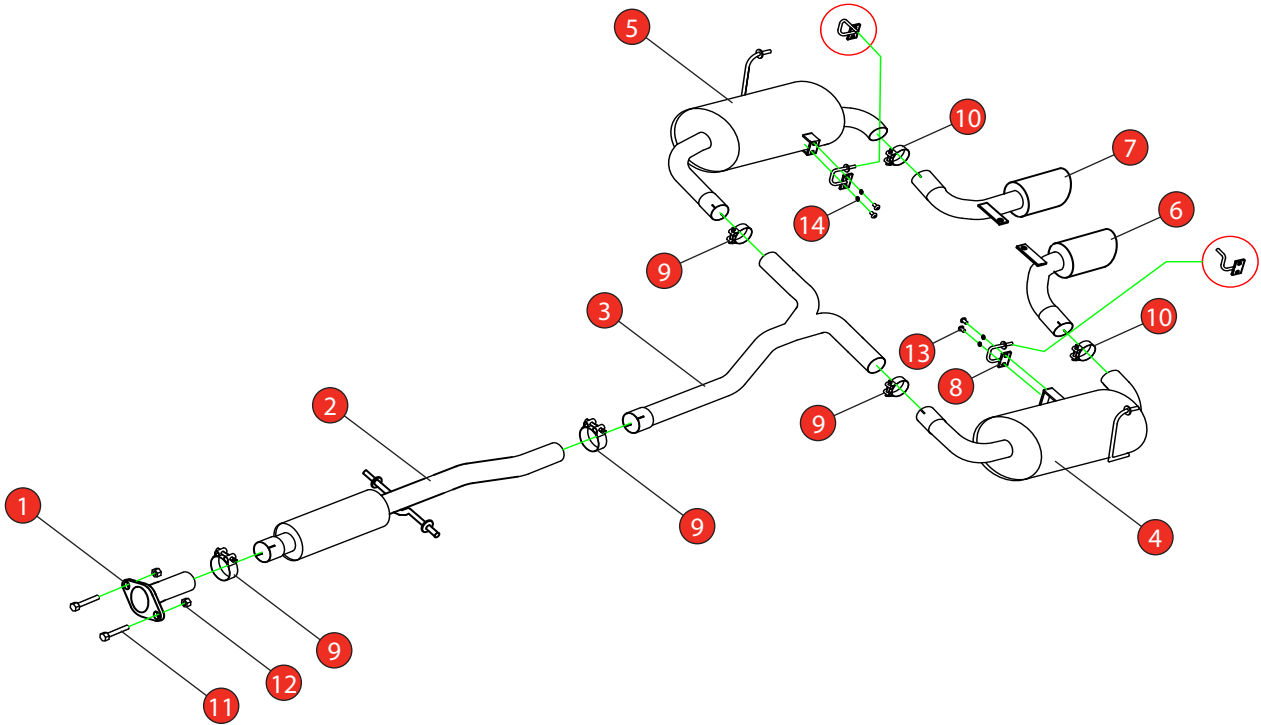

Car	Mini Cooper S R52 / R53	Part No.	SMN012
Year	2002-2006	Fit Kits	360FK
Notes	Item 8 circled in red is for the pre 2004 model and the other is for the post 2004. Where not supplied use original fittings	Features	Pipe Diameter:- 70mm

Estimated Fitting Time: 90 Minutes

NO.	PART NO.	DESCRIPTION	QTY
1	799BM	Front Adaptor	1
2	800BM	Resonated Centre Section	1
3	585BM	Y Piece	1
4	806BM	L/H Rear Silencer	1
5	807BM	R/H Rear Silencer	1
6	802BM	L/H Polished Monaco Trim	1
7	803BM	R/H Polished Monaco Trim	1
Fit Kit			
8	482BM	Bracket Set	1
9	Z016.10004	55-59mm Clamp	4
10	Z016.10002	51-55mm Clamp	2
11	Z017.10096	M10 x 40mm Hex Head Bolt	2
12	Z017.10113	M10 Nut	2
13	Z017.10620	M6 x 12mm Button Head Bolt	4
14	Z017.10027	M6 Spring Washer	4
15	Z017.10072	M8 x 20mm Cap Head Bolt	2
16	Z017.10831	M8 x 17mm Washer	2
17	Z017.10062	M8 Nyloc Nut	1

DATE	21/08/2023
ISSUE	02
AUTHORISED	S Shipley

NOTE: ENSURE SCORPION SYSTEM IS CLEAR OF MOVING PARTS AND ALL ORIGINAL FUNCTIONS WORK CORRECTLY.

STAY CONNECTED TO RED POWER.